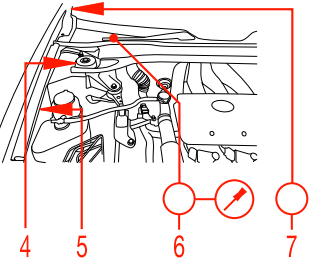

DINOL APPLICATION METHODS

Toyota Camry 02-

DINOL APPLICATION METHODS

Toyota Camry 02-

31
32

59

39
40