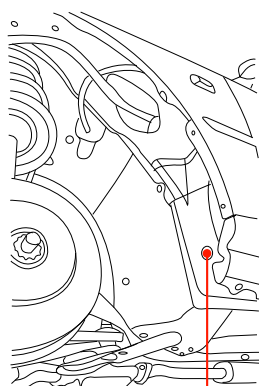

DINOL APPLICATION METHODS

Toyota Camry 02-

DINOL APPLICATION METHODS

Toyota Camry 02-

31
32

59

39
40