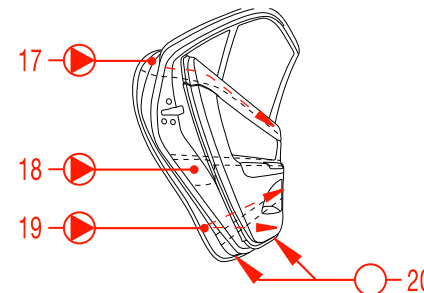

DINOL APPLICATION METHODS

Toyota Camry 02-

DINOL APPLICATION METHODS

Toyota Camry 02-

31
32

59

39
40