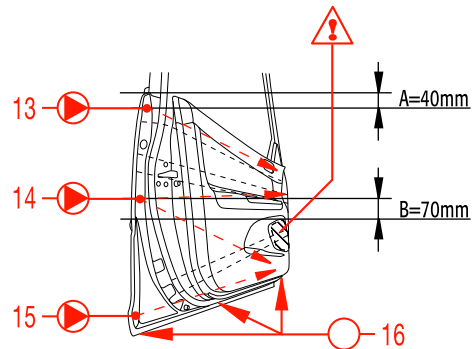

DINOL APPLICATION METHODS

Toyota Camry 02-

DINOL APPLICATION METHODS

Toyota Camry 02-

31
32

59

39
40