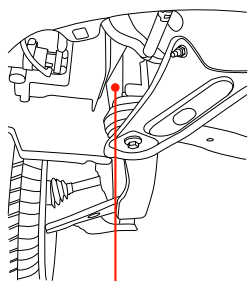

DINOL APPLICATION METHODS

Toyota Camry 02-

DINOL APPLICATION METHODS

Toyota Camry 02-

31
32

59

39
40