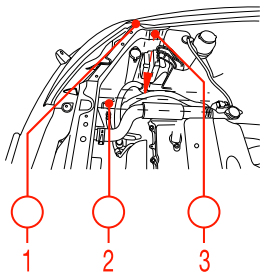

DINOL APPLICATION METHODS

Toyota Camry 02-

DINOL APPLICATION METHODS

Toyota Camry 02-

31
32

59

39
40