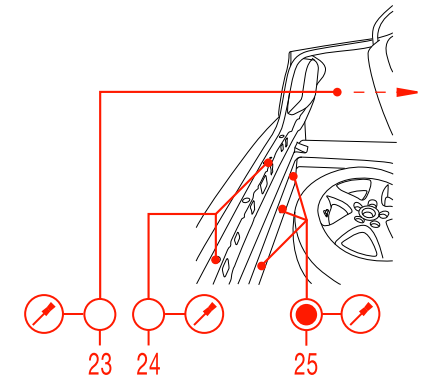

DINOL APPLICATION METHODS

Toyota Camry 02-

DINOL APPLICATION METHODS

Toyota Camry 02-

31
32

59

39
40