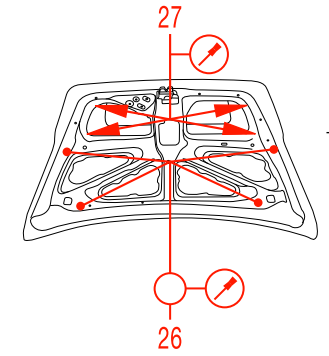

DINOL APPLICATION METHODS

Toyota Camry 02-

DINOL APPLICATION METHODS

Toyota Camry 02-

31
32

59

39
40