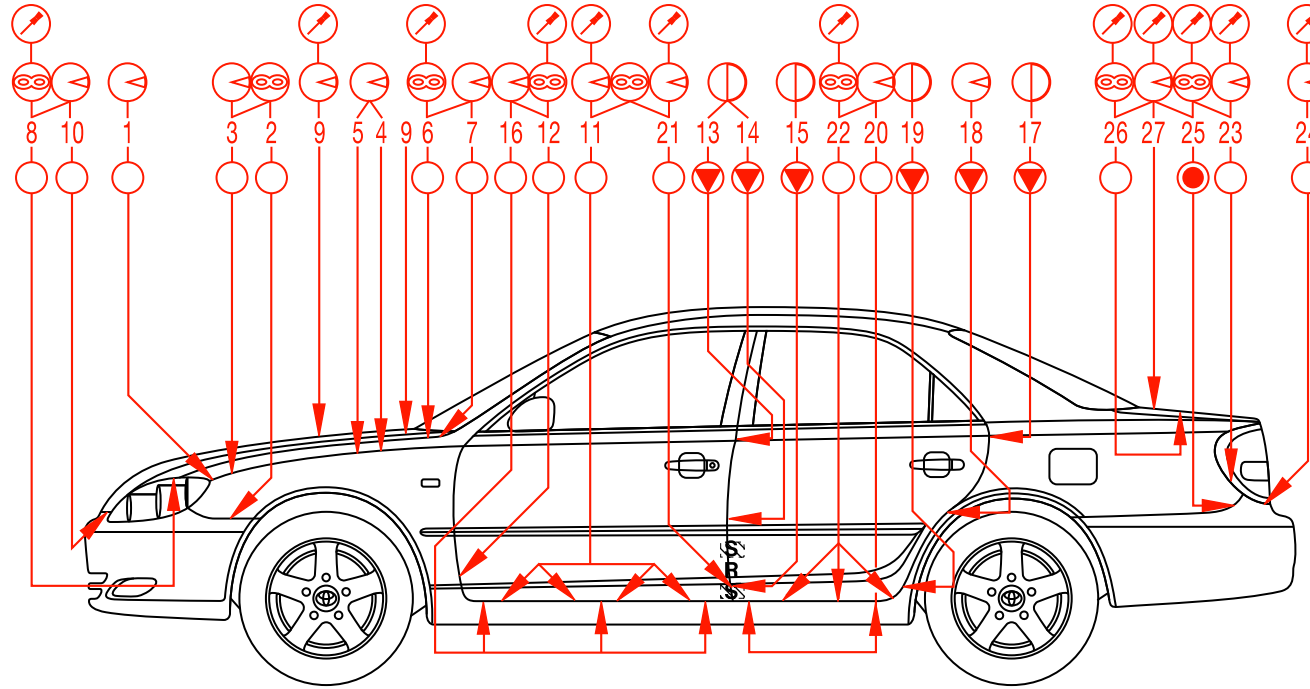

DINOL APPLICATION METHODS

Toyota Camry 02-

DINOL APPLICATION METHODS

Toyota Camry 02-

31
32

59

39
40