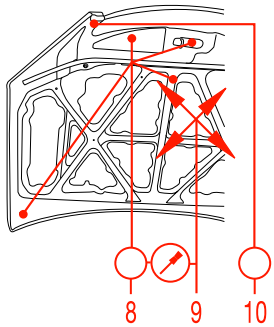

DINOL APPLICATION METHODS

Toyota Camry 02-

DINOL APPLICATION METHODS

Toyota Camry 02-

31
32

59

39
40