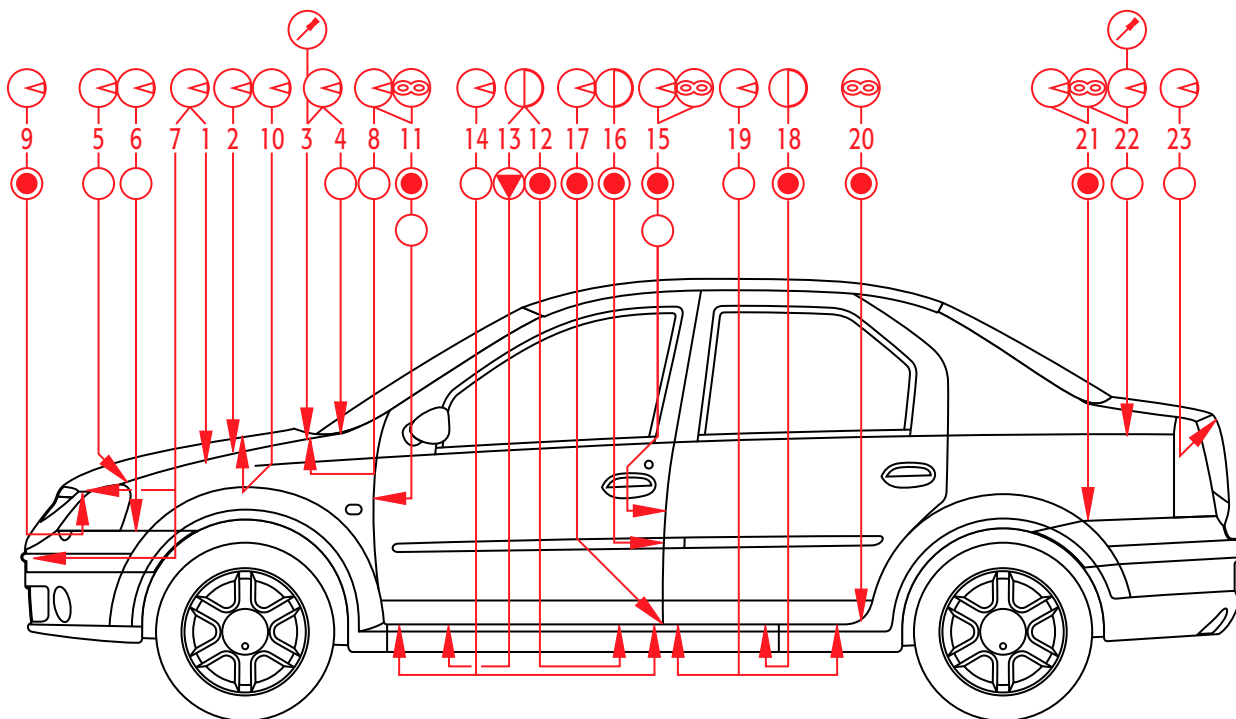

# DINITROL® APPLICATION METHODS

Renault / Dacia Logan 5d 04-

## APPLICATION METHODS

Renault / Dacia Logan 5d 04-